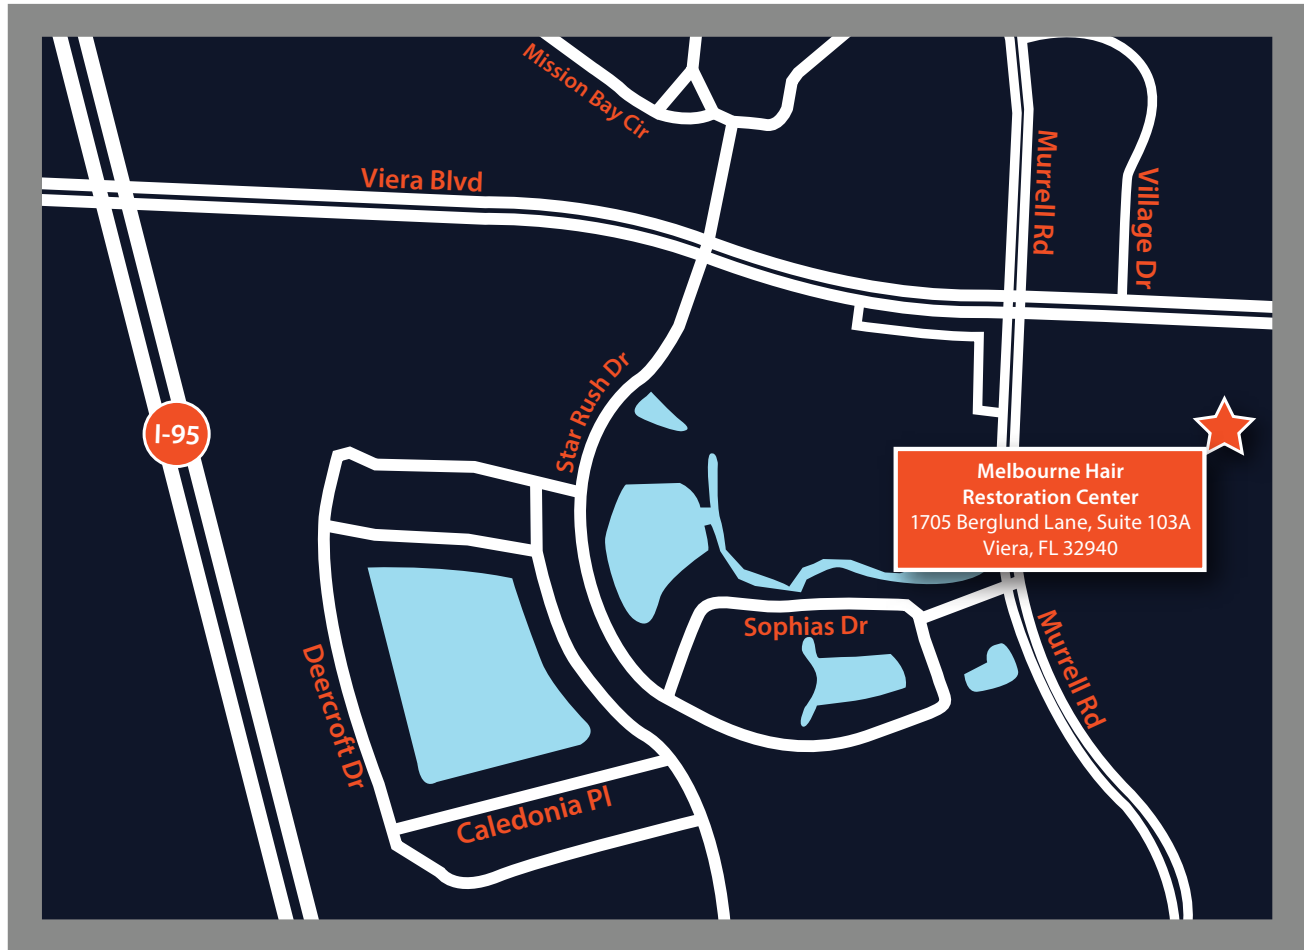

MELBOURNE HAIR RESTORATION CENTER

1705 Berglund Lane, Suite 103A • Viera, Florida 32940
321-872-0511

From Daytona Beach

Head southwest on W International Speedway Blvd/US-92 toward I-95
Take I-95 ramp toward Jacksonville
Keep left at the fork, follow signs for Miami/I-95 S and merge onto I-95 S [78.4 mi]
Take the Wickham Road/CR-509 exit, 191 toward Satellite Beach
Turn left on Wickham Road/CR-509
Turn left on Murrell Road
Turn right on Viera Blvd.
Turn right Berglund Lane

From West Palm Beach

Starting in West Palm Beach, FL toward N Dixie Hwy/US-1.
From N Dixie Hwy/US-1 S, turn right at Lakeview Ave/Okeechobee Blvd.
Continue to follow Okeechobee Blvd [1.1 mi]
Merge onto I-95 N via the ramp to Daytona Beach [117 mi]
Take the Wickham Road/CR-509 exit, 191 toward Satellite Beach
Turn right on Wickham Road/CR-509
Turn left on Murrell Road
Turn right on Viera Blvd.
Turn right Berglund Lane